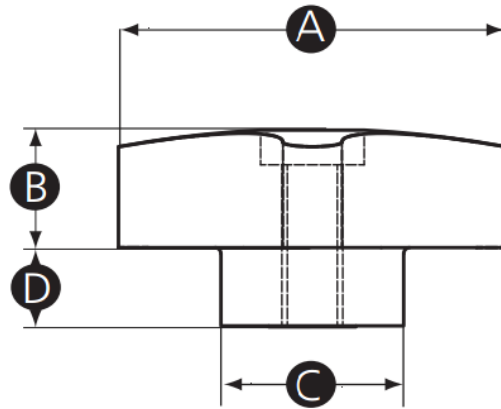

## G33TPK Through Thread Star Knob

### Material

- Body: Duroplast, black, gloss finish
- Insert: Brass

Part No.	A	B	C	D	E	Thread Size
G33TPK-1267P	38	12	18	8	20	M6
G33TPK-1268V						M8
G33TPK-1290V	60	13	24	14	27	M10